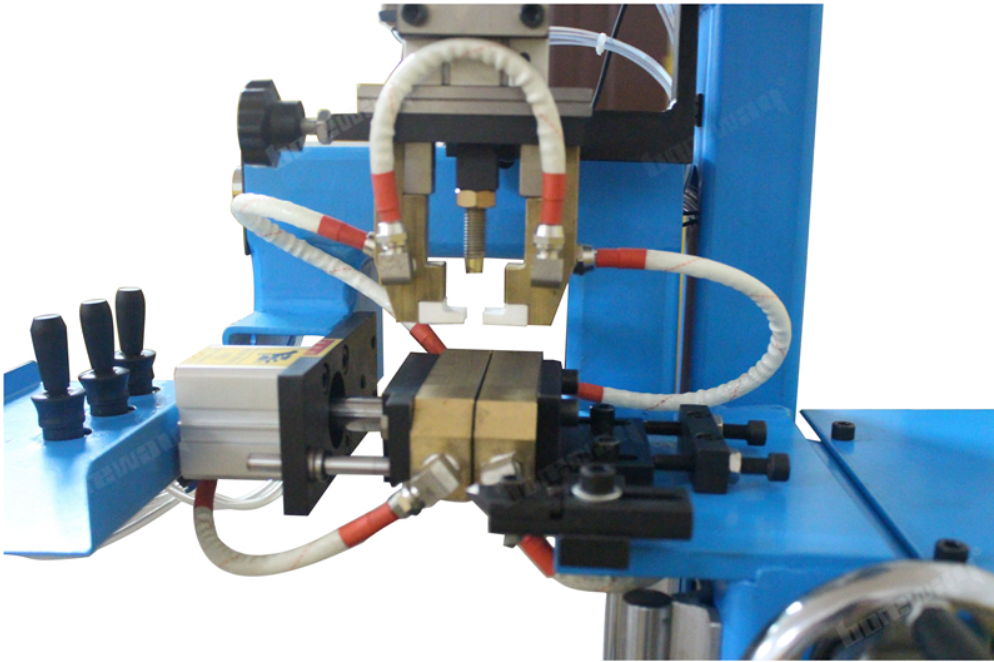

boreway®

Boreway Machinery Co., Ltd.
www.diamondtools.top
www.boreway.com