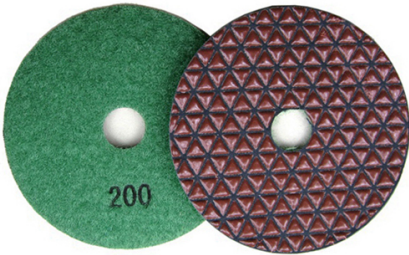

استخدام الماس طحن وتلميع منصات الجافة:

Boreway Machinery Co., Ltd.
www.diamondtools.top
www.boreway.com