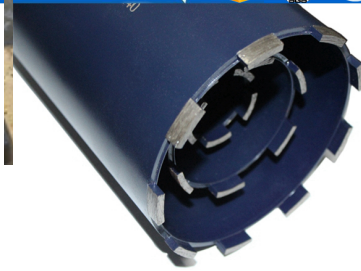

Boreway Machinery Co., Ltd.
www.diamondtools.top
www.boreway.com

Diamond construction drill bit