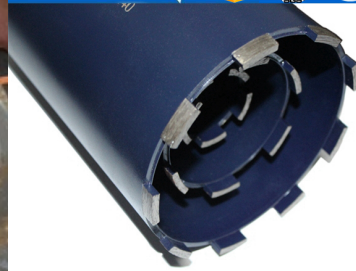

Boreway Machinery Co., Ltd.
www.diamondtools.top
www.boreway.com

Diamond construction drill bit