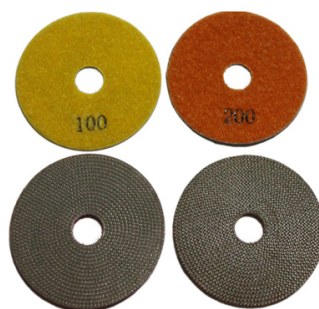

Гальваническим алмазного шлифования и полирования колодки:

Boreway Machinery Co., Ltd.
www.diamondtools.top
www.boreway.com

Boreway Machinery Co., Ltd.
www.diamondtools.top
www.boreway.com