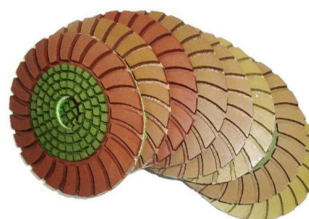

Boreway Machinery Co., Ltd.
www.diamondtools.top
www.boreway.com