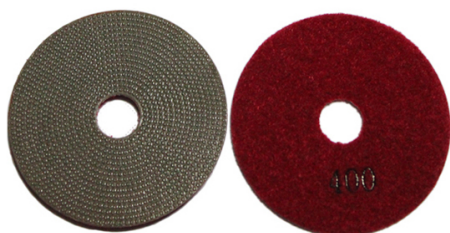

Гальваническим алмазного шлифования и полирования колодки:

Boreway Machinery Co., Ltd.
www.diamondtools.top
www.boreway.com

Boreway Machinery Co., Ltd.
www.diamondtools.top
www.boreway.com