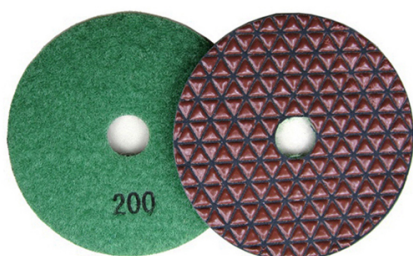

Сухие использования алмазного шлифования и полирования колодки:

Boreway Machinery Co., Ltd.
www.diamondtools.top
www.boreway.com