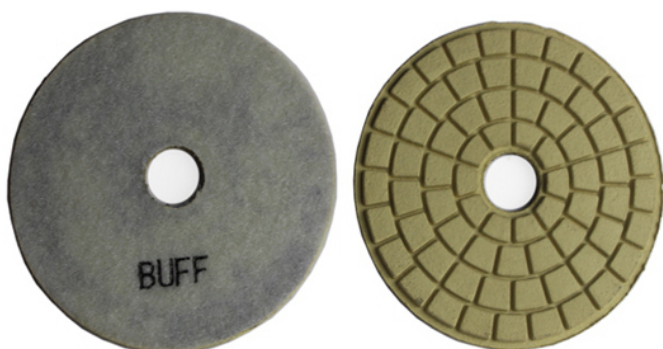

Boreway Machinery Co., Ltd.
www.diamondtools.top
www.boreway.com

Выше картина наших обычных алмазного шлифования и полировки колодки,
Другие характеристики могут быть настроены в соответствии с требованиями.

Упаковка и доставка:

Мы доставим в течение семи дней с момента оплаты, алмазные шлифовальные и полировальные колодки упаковываются в картонные коробки.

Мы также можем упаковать алмазного шлифования и полирования колодки согласно вашим требованиям.

Специального алмазного шлифования и полирования колодки доставки посредством консультаций.

Связаться с нами:

Фуцзянь Nanan Boreway Machinery Co., Ltd.

ДОБАВЬТЕ: Хунсин улица, адрес город, Цюаньчжоу, провинция Фуцзянь, Китай,

Почтовый код: 362342

ТЕЛ.: (+ 86) 595-86990206 /(+86) 18250633812

ФАКС: (+ 86) 595-86990220

E-mail:boreway05@boreway.NET