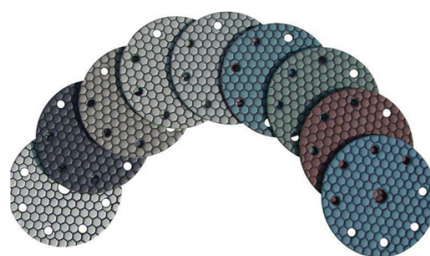

Boreway Machinery Co., Ltd.
www.diamondtools.top
www.boreway.com