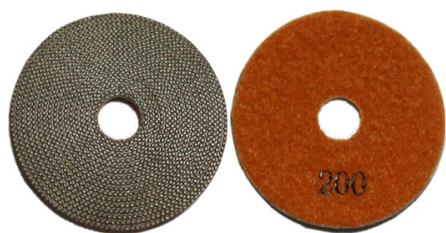

Boreway Machinery Co., Ltd.
www.diamondtools.top
www.boreway.com

Черный и белый БАФФ шлифовальные колодки:

Boreway Machinery Co., Ltd.
www.diamondtools.top
www.boreway.com