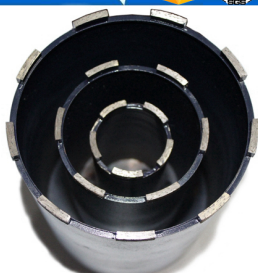

Алмазное сверло для строительства

Boreway Machinery Co., Ltd.
www.diamondtools.top
www.boreway.com

Diamond construction drill bit