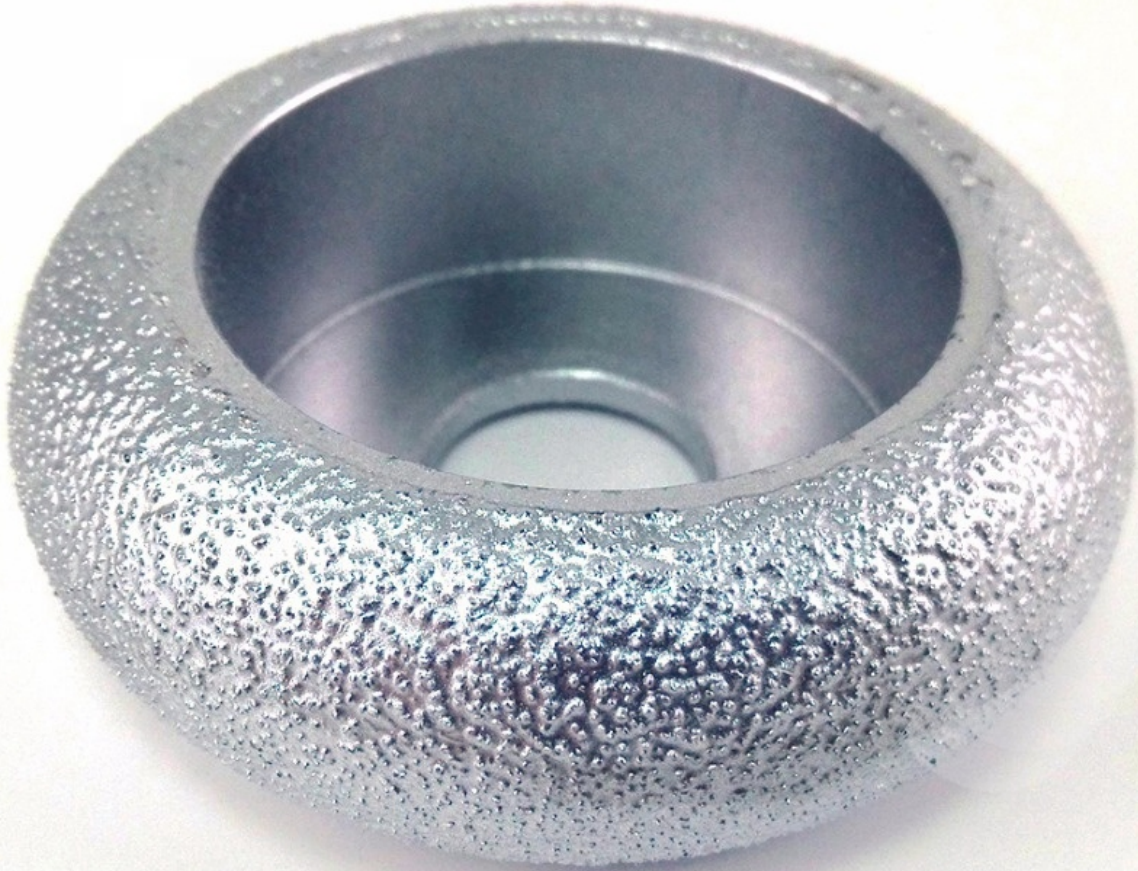

boreway®

Boreway Machinery Co., Ltd.
www.diamondtools.top
www.boreway.com