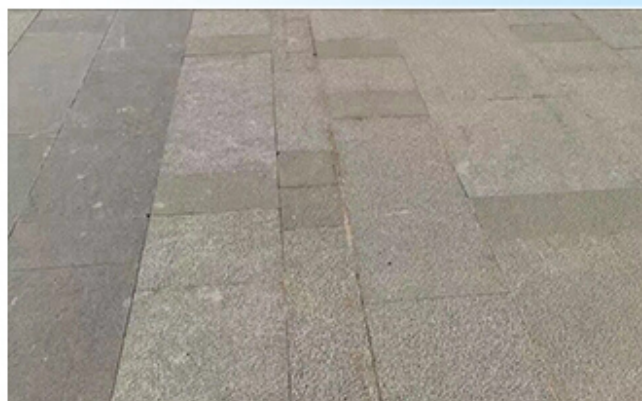

Обратите внимание:

1. Перед покупкой, пожалуйста, укажите модель машины.
2. Please обеспечивают материал перед покупкой.
3. Другие спецификации могут быть настроены в соответствии с требованиями.

Сопутствующие товары:

[Алмазные антикоррозионные щетки:](#)