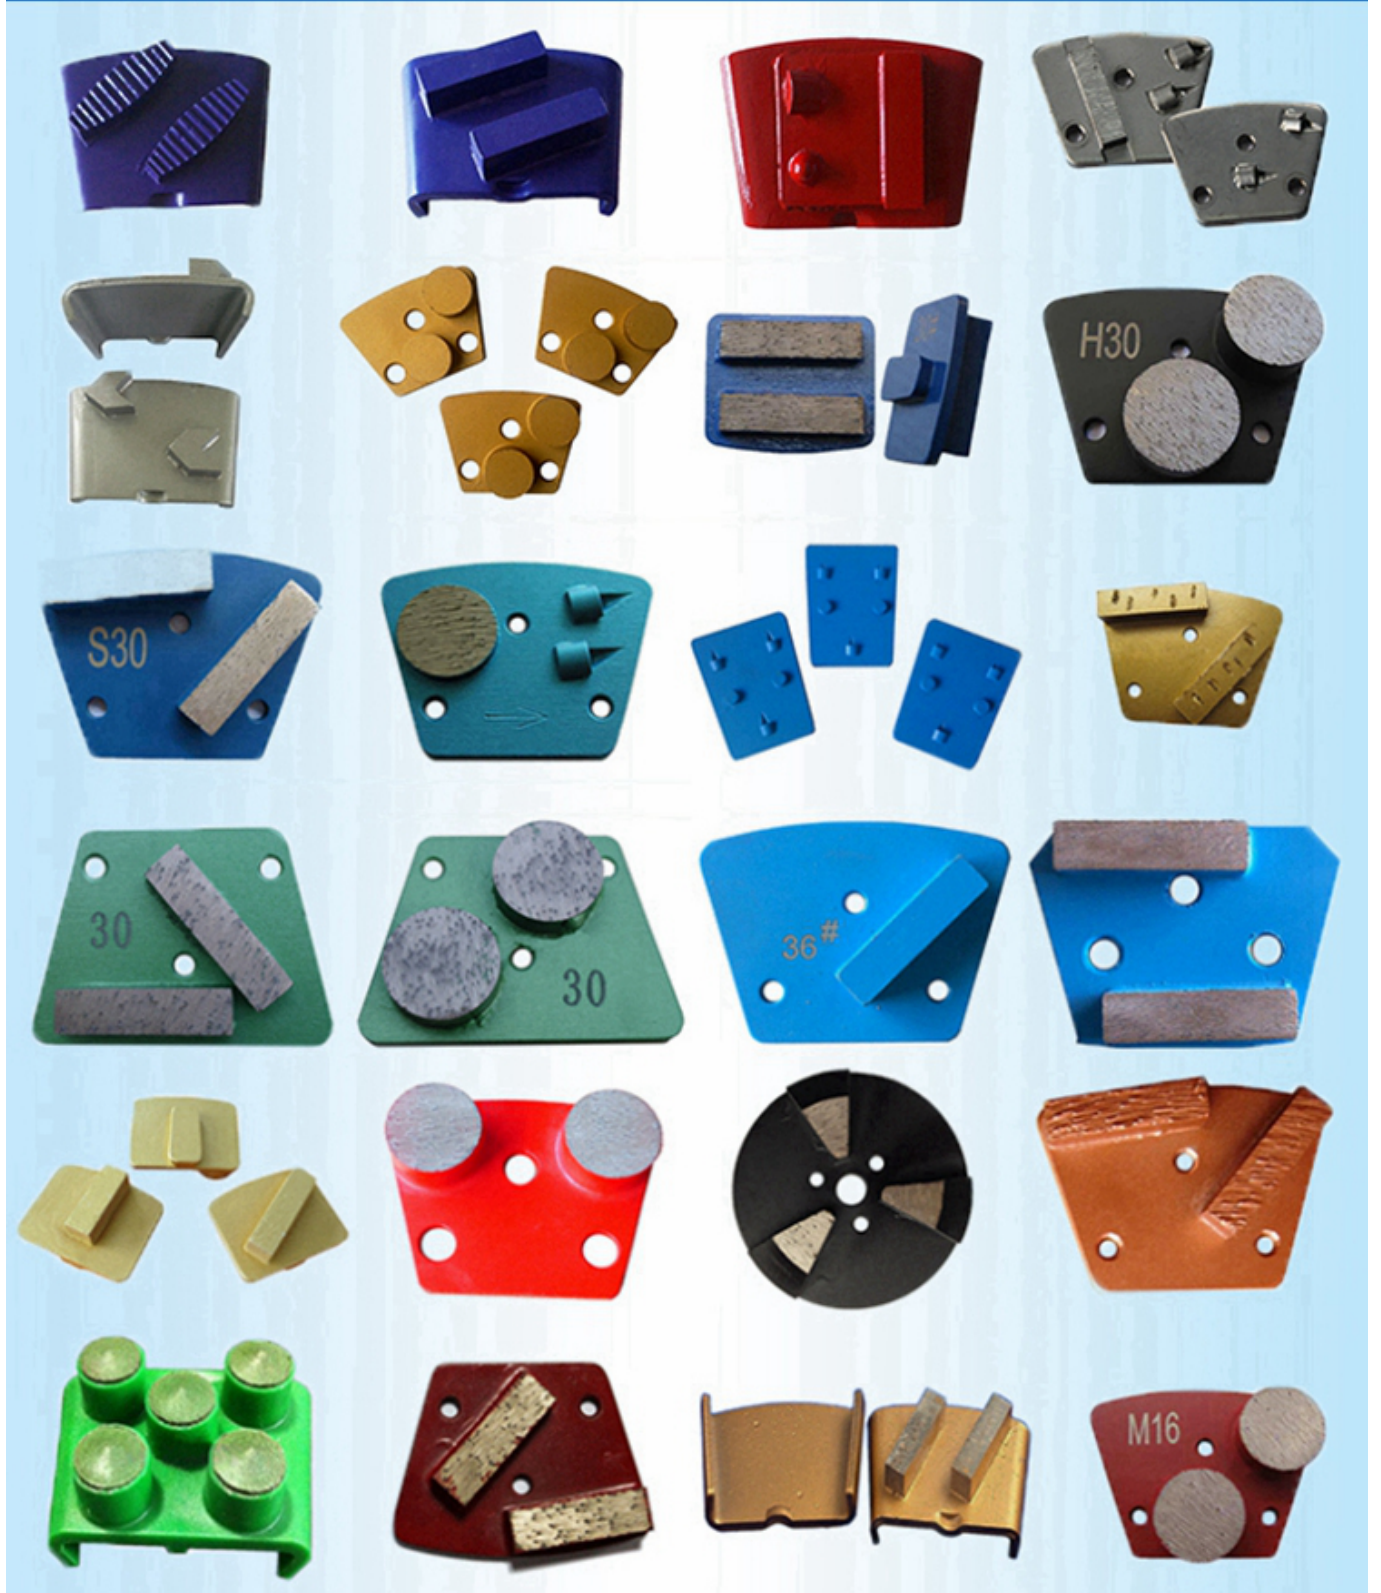

### Brief introduction:

Floor Grinding Block is designed specifically for Concrete floor restoration professional, for quick removal of any materials, bonds Hard, Medium, or Soft available for kinds of concrete. The segment of Diamond Metal Grinding Block Pad is ideal for removing heavy coating. The segment is extremely aggressive leaving and deep to medium scratch pattern. The segments remove adhesives, coating and lipide, taking the floor from coarsely.

## Specification:

Specification of diamond floor grinding blocks:

Product name	Model	Grit	Type	Applicable materials
Diamond floor grinding blocks	BW-DGB	6#,16#,25#,30#,36#,40# 50#,60#,80#,100#120# 150#,170#,200#	Dovetail groove grinding blocks Reddy lock grinding blocks Fan-shaped grinding blocks Trapezoid grinding blocks HTC grinding blocks PCD grinding blocks	Stone floor Epoxy floor Concrete floor Glue and paint floor

## Images:

These pictures are only parts of diamond floor grinding blocks,

If you want know more details of the diamond grinding blocks, please contact us.

# Raw materials

To meet your demands for grinding different materials, such as granite, marble, quartz, concrete, epoxy, terrazzo and so on, different diamond segment recipe were been developed by our technicians.