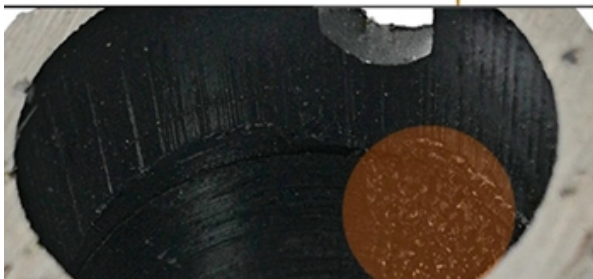

Available Diameter: 20MM 25MM

Fast Cutting hard Granite Concrete Marble Block

M14 Female Thread

LASER WELDED

[www.diamondtools.top](http://www.diamondtools.top)

100MM  
4"

Crown Segements

● DESIGN

● Vacuum Brazed

Diamond Grain  
to protect the  
Steel Core

Available Diameter: 32MM 35MM 38MM 45MM 50MM 58MM 65MM  
Fast Cutting hard Granite Concrete Marble Block

5/8-11 Female Thread

LASER WELDED

100MM  
4"