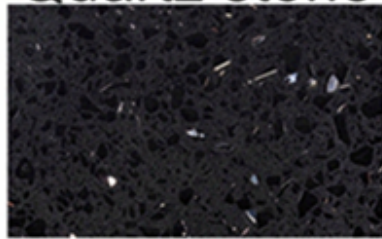

Если вы хотите знать больше деталей алмазных проводов, пожалуйста, свяжитесь с нами.

boreway®

Raw materials

To meet your demands for cutting different materials, such as granite, marble, quartz stone, sandstone, microcrystalline stone, volcanic rock, concrete, glass, ceramics, masonry etc. Different segments recipe were been developed by our company.

boreway® Multi size diamond wire saws

Marble

Granite

Concrete

Quartz stone

Sandstone

Volcanic rocks

Bridge reconstruction