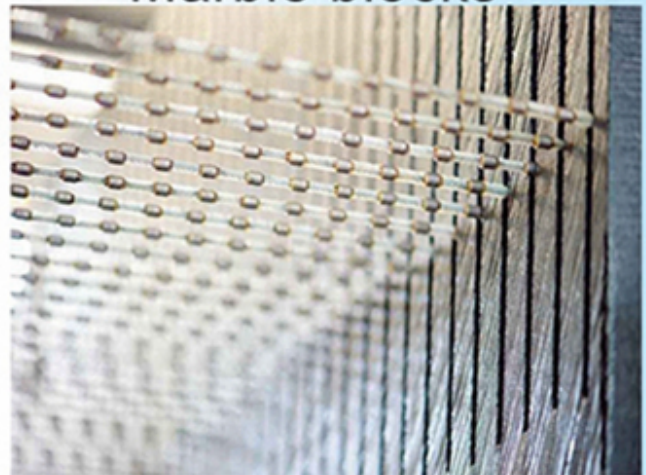

Marble blocks