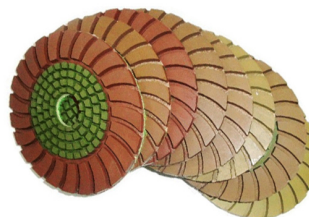

Boreway Machinery Co., Ltd.
www.diamondtools.top
www.boreway.com