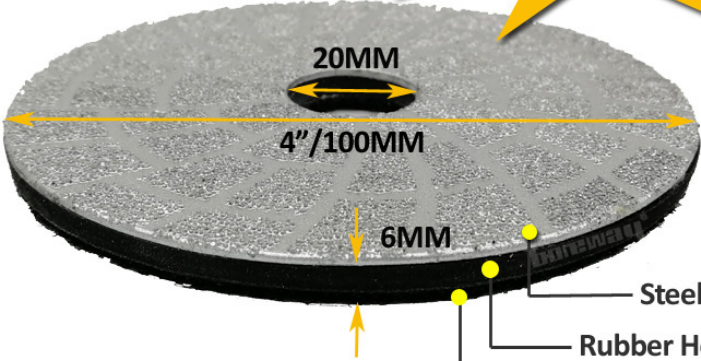

# VACUUM BRAZED DIAMOND GRINDING DISC / PAD

- DRY or WET WORKING
- HIGH PROFESSIONAL QUALITY
- WIDE APPLICATION:

Granite Marble Stone  
Tile brick Concrete

**Fast &  
Long Life**

- Steel Core with Diamond Coated
- Rubber Helps to Improve Adhesive Strength
- Nylon Buckle Fitting on the Backer