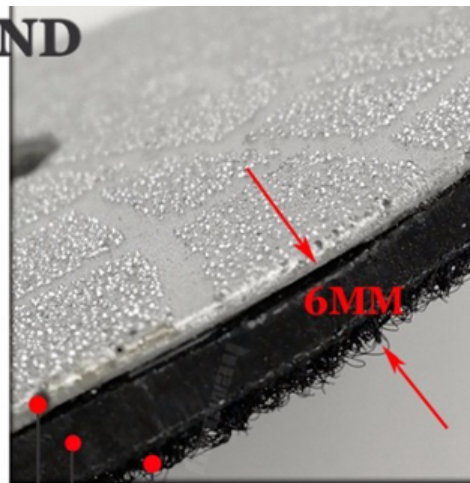

- Nylon Buckle
- Rubber Layer
- Steel Core Coated Diamond
- Very High Efficiency
- Very Long Working Life
- Very Wide Application