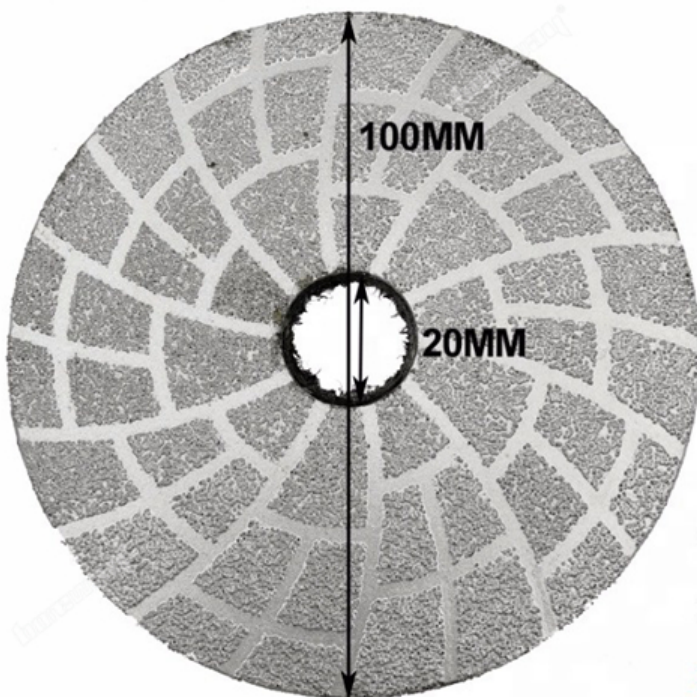

VACUUM BRAZED DIAMOND GRINDING DISC