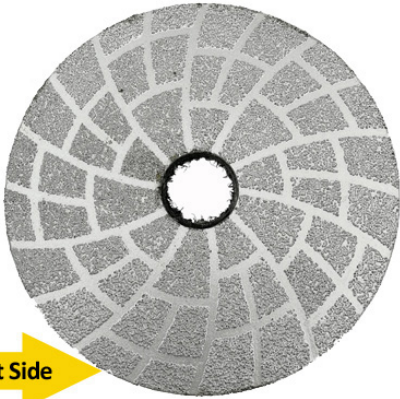

# VACUUM BRAZED DIAMOND GRINDING DISC / PAD

- DRY or WET WORKING
- HIGH PROFESSIONAL QUALITY
- WIDE APPLICATION:

Granite Marble Stone  
Tile brick Concrete

**Fast &  
Long Life**

- Steel Core with Diamond Coated
- Rubber Helps to Improve Adhesive Strength
- Nylon Buckle Fitting on the Backer