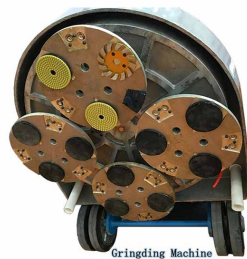

Metal Bond Diamond Grinding Pad

High Efficiency
Long Lifespan

Material: Diamond + Metal Powder

◆ Application

◆ Matrix Type

Husqvarna Redi Lock Blank

Scanmaskin Blank

◆ Machine Mounting Chassis