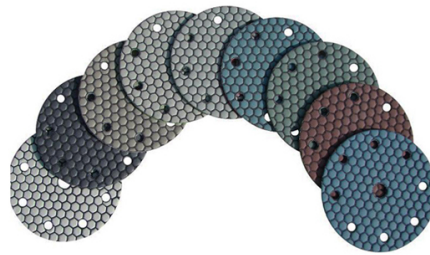

Boreway Machinery Co., Ltd.
www.diamondtools.top
www.boreway.com