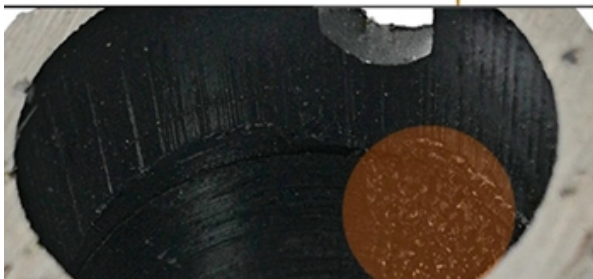

## As fotos:

**Os bocados de núcleo soldados laser da broca do diamante de perfuração do broca do núcleo do diamante do granito da perfuração viram**

**boreway**®

**Boreway Machinery Co., Ltd.**  
[www.diamondtools.top](http://www.diamondtools.top)  
[www.boreway.com](http://www.boreway.com)

Available Diameter: 20MM 25MM

Fast Cutting hard Granite Concrete Marble Block

M14 Female Thread

LASER WELDED

[www.diamondtools.top](http://www.diamondtools.top)

100MM  
4"

Crown Segements

● DESIGN

● Vacuum Brazed

Diamond Grain  
to protect the  
Steel Core

Available Diameter: 32MM 35MM 38MM 45MM 50MM 58MM 65MM  
Fast Cutting hard Granite Concrete Marble Block

5/8-11 Female Thread

LASER WELDED

100MM  
4"