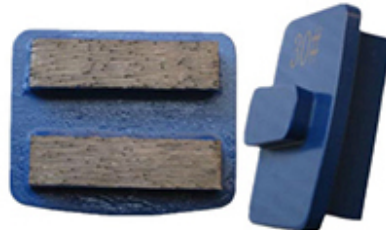

Optional Accessories(Parts)

Boreway Machinery Co., Ltd.
www.diamondtools.top
www.boreway.com

Aviso prévio:

1. Antes da compra, forneça o modelo da máquina.
2. Por favor, forneça o material antes da compra.
3. Outras especificações podem ser personalizadas de acordo com os requisitos.

Produtos relacionados:

[Blocos de moagem de piso de diamante:](#)