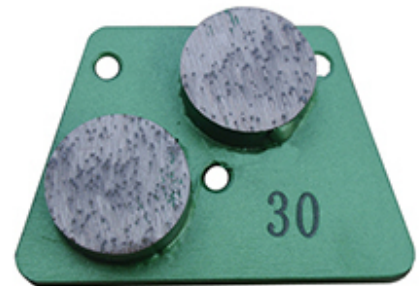

Optional Accessories(Parts)

Boreway Machinery Co., Ltd.
www.diamondtools.top
www.boreway.com

Aviso prévio:

1. Antes da compra, forneça o modelo da máquina.
2. Por favor, forneça o material antes da compra.
3. Outras especificações podem ser personalizadas de acordo com os requisitos.

Produtos relacionados:

[Blocos de moagem de piso de diamante:](#)