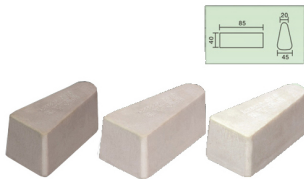

Boreway Machinery Co., Ltd.
www.diamondtools.top
www.boreway.com

Press Lux Abrasive

Applicable for the polishing of different kinds/color granite slabs with low cost, fast glossing, high gloss and good polishing effect.

Description	Color	Package(PCS/PTN)	Weight(KG/PTN)
Press Lux L140	Brown,Green,White,Black	24	23