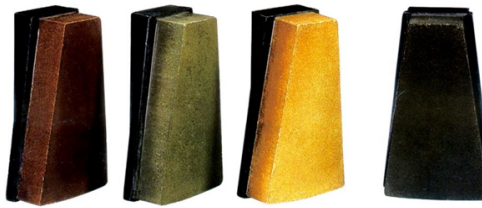

BROWN 棕抛   GREEN 绿抛   WHITE 白抛   BLACK 黑抛

Boreway Machinery Co., Ltd.
www.diamondtools.top
www.boreway.com