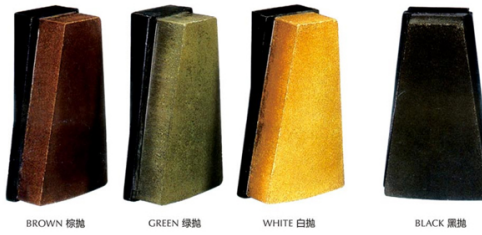

BROWN 棕抛   GREEN 绿抛   WHITE 白抛   BLACK 黑抛

Boreway Machinery Co., Ltd.
www.diamondtools.top
www.boreway.com