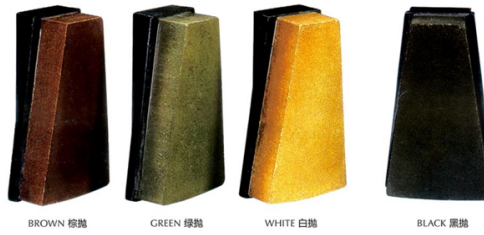

BROWN 棕抛   GREEN 绿抛   WHITE 白抛   BLACK 黑抛

Boreway Machinery Co., Ltd.
www.diamondtools.top
www.boreway.com