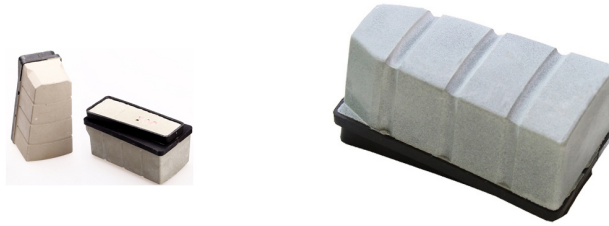

Production Description:

Introduction

Granite abrasive is one of the most powerful products of Boreway, we provide various products including Diamond Abrasive, Diamond Resin Bond, Magnesite Abrasive, Resin Lux, and Press Lux etc. It is applicable in continuous automatic machine, single head machine, manual machine and curve machine, it has the characteristic of high sharpness, abrasiveness, fast glossing, stable quality and super applicability.

All of our products have been strictly tested before access to market.

Other specification can be ordered by client.

Detailed Images:

Abrasive For Granite:

Magnesite abrasive L140

Description	Grit	Package(PCS/PTN)	Weight(KG/PTN)
Magnesite Abrasive L140	8#,14#,16#,24#,36#,46#,60#,80#,100# 120#,150#,180#,220#,240#,180#,320# 400#,600#,800#,1000#,1200#,1500#,3000#	24	23

Applicable for the polishing of different kinds/color granite slabs with low cost,fast glossing ,high gloss and good polishing effect.

Description	Color	Package(PCS/PTN)	Weight(KG/PTN)
Press Lux L140	Brown,Green,White,Black	24	23