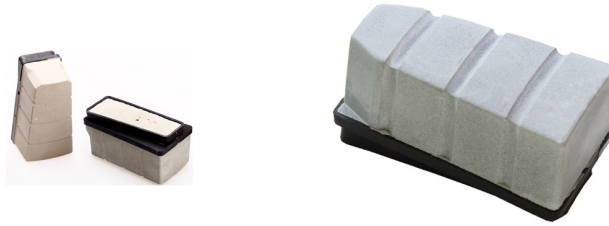

Production Description:

Introduction

Granite abrasive is one of the most powerful products of Boreway, we provide various products including Diamond Abrasive, Diamond Resin Bond, Magnesite Abrasive, Resin Lux, and Press Lux etc. It is applicable in continuous automatic machine, single head machine, manual machine and curve machine, it has the characteristic of high sharpness, abrasiveness, fast glossing, stable quality and super applicability.

All of our products have been strictly tested before access to market.

Other specification can be ordered by client.

Detailed Images:

Abrasive For Granite:

Magnesite abrasive L140

Description	Grit	Package(PCS/PTN)	Weight(KG/PTN)
Magnesite Abrasive L140	8#,14#,16#,24#,36#,46#,60#,80#,100# 120#,150#,180#,220#,240#,180#,320# 400#,600#,800#,1000#,1200#,1500#,3000#	24	23

Applicable for the polishing of different kinds/color granite slabs with low cost, fast glossing, high gloss and good polishing effect.

Description	Color	Package(PCS/PTN)	Weight(KG/PTN)
Press Lux L140	Brown, Green, White, Black	24	23