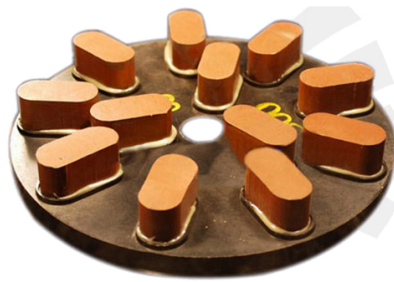

Boreway Machinery Co., Ltd.
www.diamondtools.top
www.boreway.com