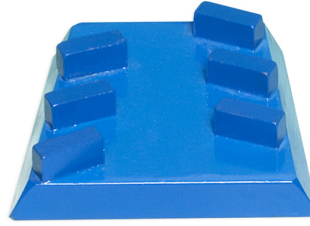

All of our products have been strictly tested before access to market.

Other specification can be ordered by client.

Detailed Images:

Abrasive For Marble:

Diamond Frankfurt Abrasive:

Applicable in continuous production line or single head machine instead of normal abrasive tools.

Description	Grit	Type	Remark
Diamond Frankfurt Abrasive	40#,60#,80#,120#,150#,180#	A,B	Applicable for marble and artificial panel

Boreway Machinery Co., Ltd.
www.diamondtools.top
www.boreway.com

Boreway Machinery Co., Ltd.
www.diamondtools.top
www.boreway.com