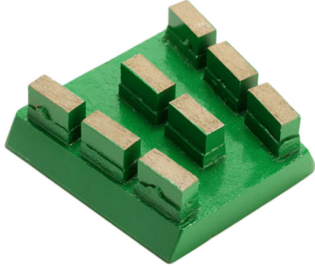

Production Description:

Introduction

Marble abrasive is one of the most powerful products of Boreway, we provide various products including Diamond Abrasive, Magnesite, Abrasive and Resin Lux etc. It is applicable in continuous automatic, single head machine, manual machine and curve grinding machine, it has the characteristic of high sharpness, abrasiveness, fast lossing, stable quality and super applicability.

All of our products have been strictly tested before access to market.

Other specification can be ordered by client.

Detailed Images:

Abrasive For Marble:

Diamond Frankfurt Abrasive:

Applicable in continuous production line or single head machine instead of normal abrasive tools.

Description	Grit	Type	Remark
Diamond Frankfurt Abrasive	40#,60#,80#,120#,150#,180#	A,B	Applicable for marble and artificial panel

Boreway Machinery Co., Ltd.
www.diamondtools.top
www.boreway.com

Boreway Machinery Co., Ltd.
www.diamondtools.top
www.boreway.com

Boreway Machinery Co., Ltd.
www.diamondtools.top
www.boreway.com

Resin Frankfurt Abrasive

Applicable for the polishing of different kinds/color marble slabs with low cost,fast glossing,high gloss and good polishing effect.