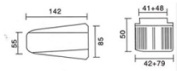

Boreway Machinery Co., Ltd.
www.diamondtools.top
www.boreway.com