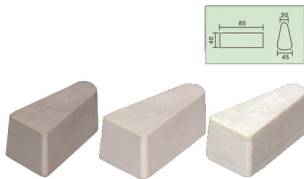

Boreway Machinery Co., Ltd.
www.diamondtools.top
www.boreway.com

Press Lux Abrasive

Applicable for the polishing of different kinds/color granite slabs with low cost, fast glossing, high gloss and good polishing effect.

Description	Color	Package(PCS/PTN)	Weight(KG/PTN)
Press Lux L140	Brown, Green, White, Black	24	23