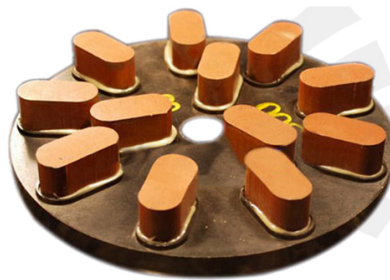

Boreway Machinery Co., Ltd.
www.diamondtools.top
www.boreway.com