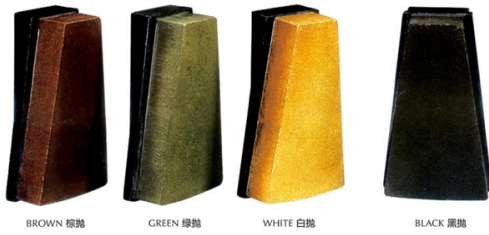

BROWN 棕抛 GREEN 绿抛 WHITE 白抛 BLACK 黑抛

Boreway Machinery Co., Ltd.
www.diamondtools.top
www.boreway.com