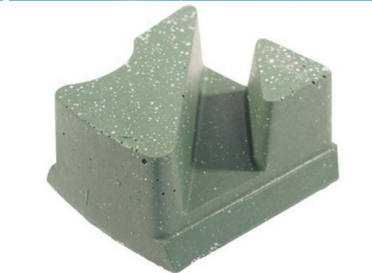

Boreway Machinery Co., Ltd.
www.diamondtools.top
www.boreway.com