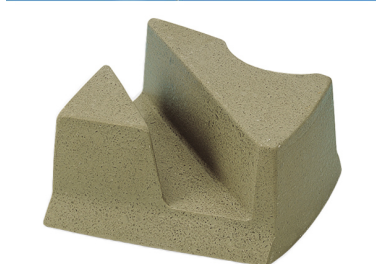

Boreway Machinery Co., Ltd.
www.diamondtools.top
www.boreway.com

5/10 Extra Abrasive

Applicable for the polishing of different kinds/color granite slabs with low cost,fast glossing,high gloss and good polishing effect.