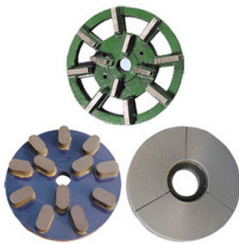

Boreway Machinery Co., Ltd.
www.diamondtools.top
www.boreway.com

Boreway Machinery Co., Ltd.
www.diamondtools.top
www.boreway.com

Grinding Discs

Applicable for the polishing of different kinds/color granite slabs with low cost,fast glossing,high gloss and good polishing effect.

5 EXTRA DISC
草酸磨盘

DIAMOND GRINDING WHEEL
金属磨盘

Boreway Machinery Co., Ltd.
www.diamondtools.top
www.boreway.com

Boreway Machinery Co., Ltd.
www.diamondtools.top
www.boreway.com

Boreway Machinery Co., Ltd.
www.diamondtools.top
www.boreway.com