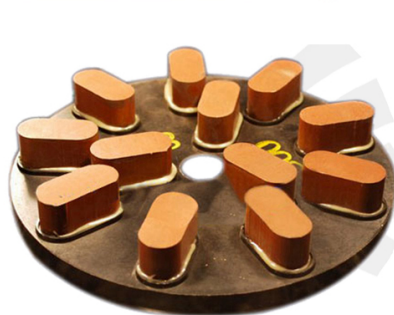

Boreway Machinery Co., Ltd.
www.diamondtools.top
www.boreway.com