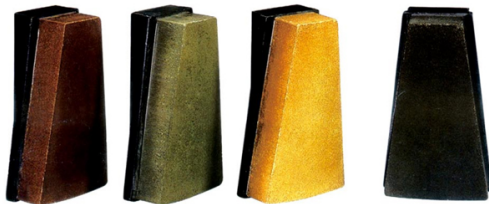

BROWN 棕抛   GREEN 绿抛   WHITE 白抛   BLACK 黑抛

Boreway Machinery Co., Ltd.
www.diamondtools.top
www.boreway.com