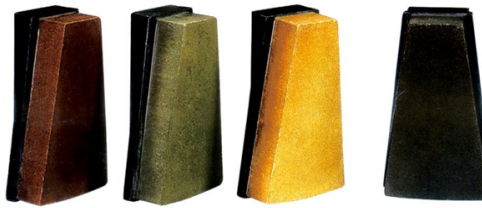

BROWN 棕抛 GREEN 绿抛 WHITE 白抛 BLACK 黑抛

Boreway Machinery Co., Ltd.
www.diamondtools.top
www.boreway.com