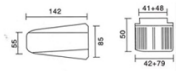

Boreway Machinery Co., Ltd.
www.diamondtools.top
www.boreway.com