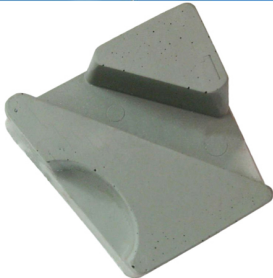

Boreway Machinery Co., Ltd.
www.diamondtools.top
www.boreway.com