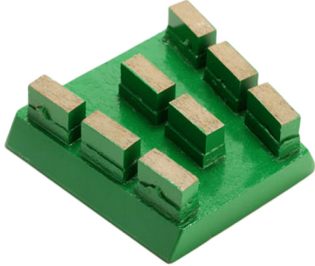

Production Description:

Introduction

Marble abrasive is one of the most powerful products of Boreway, we provide various products including Diamond Abrasive, Magnesite, Abrasive and Resin Lux etc. It is applicable in continuous automatic, single head machine, manual machine and curve grinding machine, it has the characteristic of high sharpness, abrasiveness, fast lossing, stable quality and super applicability.

All of our products have been strictly tested before access to market.

Other specification can be ordered by client.

Detailed Images:

Abrasive For Marble:

Diamond Frankfurt Abrasive:

Applicable in continuous production line or single head machine instead of normal abrasive tools.

Description	Grit	Type	Remark
Diamond Frankfurt Abrasive	40#,60#,80#,120#,150#,180#	A,B	Applicable for marble and artificial panel

Boreway Machinery Co., Ltd.
www.diamondtools.top
www.boreway.com

Boreway Machinery Co., Ltd.
www.diamondtools.top
www.boreway.com

Boreway Machinery Co., Ltd.
www.diamondtools.top
www.boreway.com

Resin Frankfurt Abrasive

Applicable for the polishing of different kinds/color marble slabs with low cost, fast glossing, high gloss and good polishing effect.