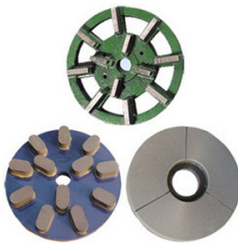

Boreway Machinery Co., Ltd.
www.diamondtools.top
www.boreway.com

Boreway Machinery Co., Ltd.
www.diamondtools.top
www.boreway.com

Grinding Discs

Applicable for the polishing of different kinds/color granite slabs with low cost,fast glossing,high gloss and good polishing effect.

5 EXTRA DISC
草酸磨盘

DIAMOND GRINDING WHEEL
金属磨盘

Boreway Machinery Co., Ltd.
www.diamondtools.top
www.boreway.com

Boreway Machinery Co., Ltd.
www.diamondtools.top
www.boreway.com

Boreway Machinery Co., Ltd.
www.diamondtools.top
www.boreway.com