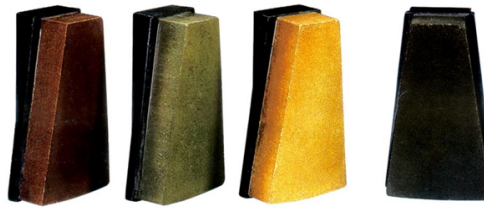

BROWN 棕抛   GREEN 绿抛   WHITE 白抛   BLACK 黑抛

Boreway Machinery Co., Ltd.
www.diamondtools.top
www.boreway.com