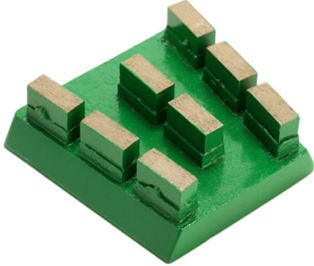

Boreway Machinery Co., Ltd.
www.diamondtools.top
www.boreway.com

Resin Frankfurt Abrasive

Applicable for the polishing of different kinds/color marble slabs with low cost, fast glossing, high gloss and good polishing effect.

Description	Color	Package(PCS/PTN)	Weight(KG/PTN)
Resin Frankfurt	400#,600#,800# 1000#,1200#,1500#	36	17