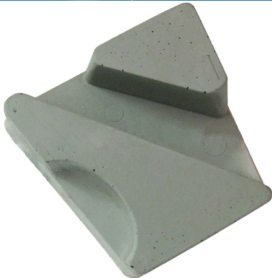

| Description | Grit | Type | Remark |
|----------------------------|----------------------------|------|--|
| Diamond Frankfurt Abrasive | 40#,60#,80#,120#,150#,180# | A,B | Applicable for marble and artificial panel |

Applicable for the polishing of different kinds/color marble slabs with low cost, fast glossing, high gloss and good polishing effect.

| Description | Color | Package(PCS/PTN) | Weight(KG/PTN) |
|-----------------|-------------------------------------|------------------|----------------|
| Resin Frankfurt | 400#,600#,800# 1000#,1200#,1500# | 36 | 17 |