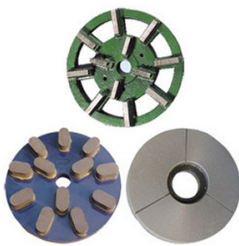

Boreway Machinery Co., Ltd.
www.diamondtools.top
www.boreway.com