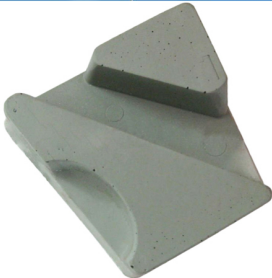

Boreway Machinery Co., Ltd.
www.diamondtools.top
www.boreway.com