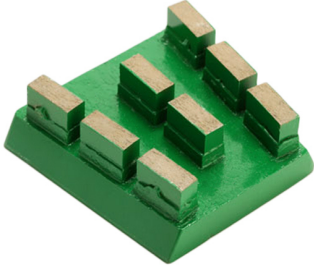

Production Description:

Introduction

Marble abrasive is one of the most powerful products of Boreway, we provide various products including Diamond Abrasive, Magnesite, Abrasive and Resin Lux etc. It is applicable in continuous automatic, single head machine, manual machine and curve grinding machine, it has the characteristic of high sharpness, abrasiveness, fast lossing, stable quality and super applicability.

All of our products have been strictly tested before access to market.

Other specification can be ordered by client.

Detailed Images:

Abrasive For Marble:

Diamond Frankfurt Abrasive:

Applicable in continuous production line or single head machine instead of normal abrasive tools.

Description	Grit	Type	Remark
Diamond Frankfurt Abrasive	40#,60#,80#,120#,150#,180#	A,B	Applicable for marble and artificial panel

Boreway Machinery Co., Ltd.
www.diamondtools.top
www.boreway.com

Boreway Machinery Co., Ltd.
www.diamondtools.top
www.boreway.com

Boreway Machinery Co., Ltd.
www.diamondtools.top
www.boreway.com

Resin Frankfurt Abrasive

Applicable for the polishing of different kinds/color marble slabs with low cost,fast glossing,high gloss and good polishing effect.