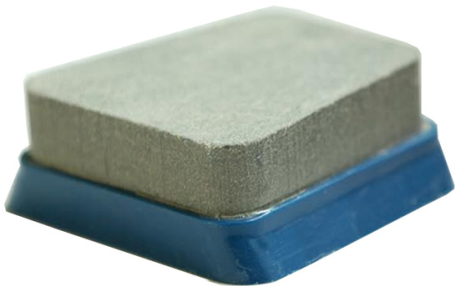

Boreway Machinery Co., Ltd.
www.diamondtools.top
www.boreway.com