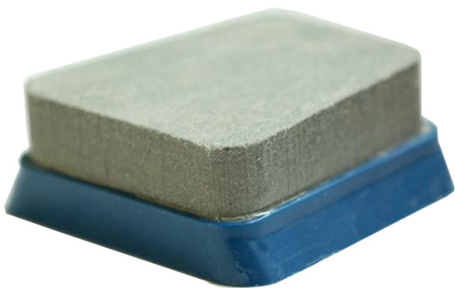

Boreway Machinery Co., Ltd.
www.diamondtools.top
www.boreway.com