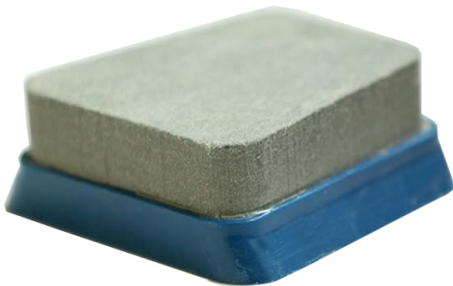

Boreway Machinery Co., Ltd.
www.diamondtools.top
www.boreway.com