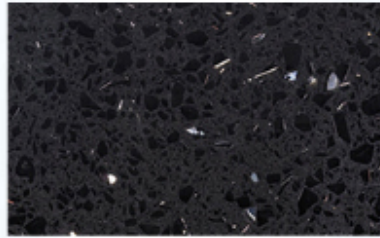

Product Description:

Brief introduction:

Fickert segment is made of premium resin. Increase in the production, due to the higher performance of "ADR" compared to the traditional abrasive, avoiding the continuous standstill of the machine. decrease of the pressure on the heads, reducing noticeably the maintenance cost and energy. Storage for unlimited times, being stable without changes in its properties, individual identification by marking and colour code, informing about the corresponding grain.

Images

Applicable materials

Marble

Granite

Vitrified brick

Quartz

Ceramic

microcrystal stone