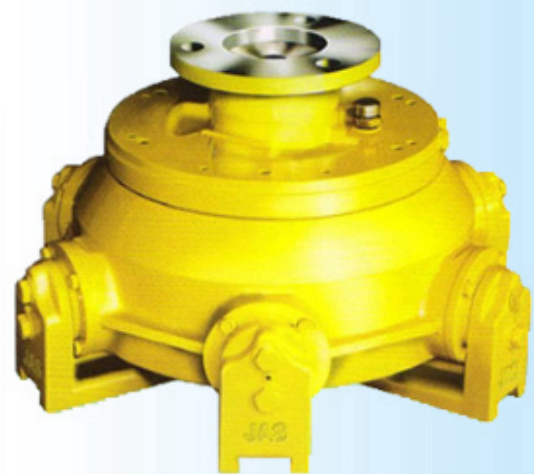

Applicable tools

Packing & delivery