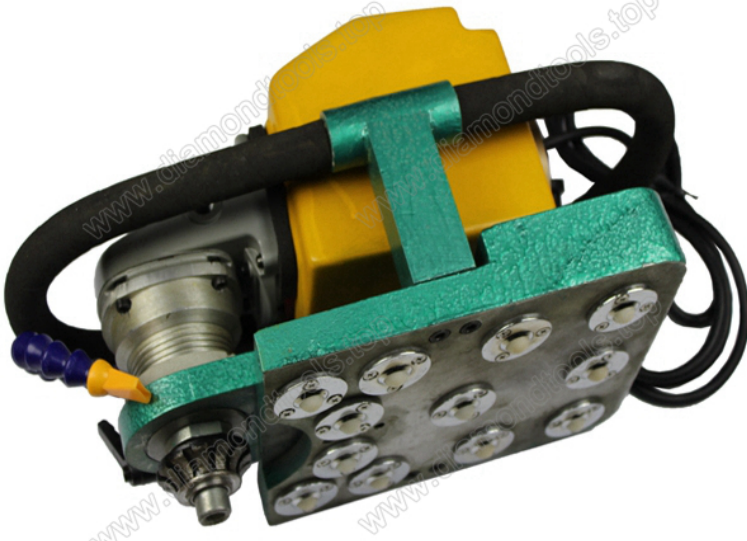

Boreway Machinery Co., Ltd.
www.diamondtools.top
www.boreway.com

MX1250 multi-function portable profile router machine