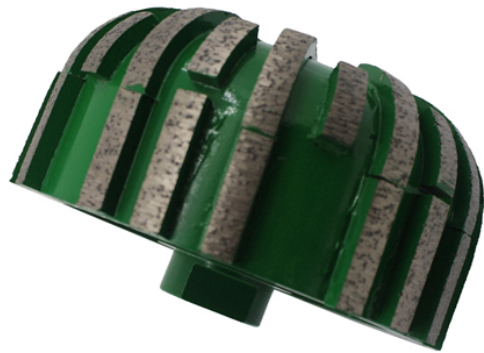

Boreway Machinery Co., Ltd.
www.diamondtools.top
www.boreway.com

Boreway Machinery Co., Ltd.
www.diamondtools.top
www.boreway.com

Notice:

1. Before purchase, please provide the model of the machine.
2. Please provide the material before purchase.
3. Other specifications can be customized according to requirements.

Related products:

[New product: D76*91T*131L*M22*2.5P diamond spherical milling cutter for grinding stone vase:](#)