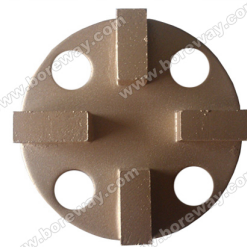

Notice:

1. Before purchase, please provide the model of the machine.
2. Please provide the material of the floor before purchase.
3. Other specifications can be customized according to requirements.