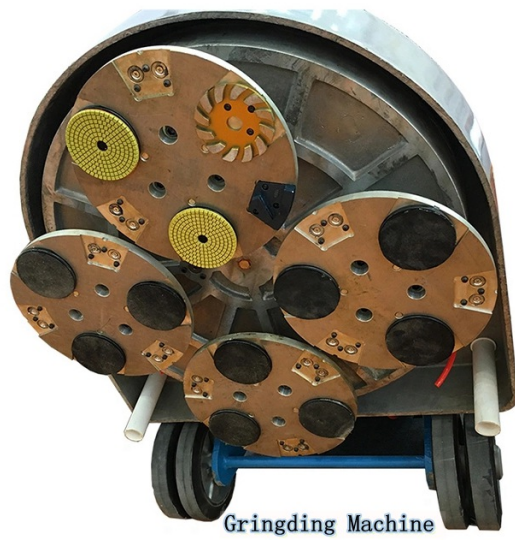

### **Frankfurt Concrete Floor Diamond Grinding Trap With 8 Segments**

Very aggressive and fast cutting speed. Medium bond for general purpose materials, if you know the type of polished concrete material, please let us know that we would recommend suitable patience for you.

## Specifications:

The general specification Of Frankfurt Concrete Floor Diamond Grinding Trap:

|                   |   |
|-------------------|---|
| Name:             | Frankfurt Concrete Floor Diamond Grinding Trap  |
| Block grit:       | Coarse, Medium, Fine (16 #, 24 #, 36 #, 46 #, 60 #, 80 #, 120 #, 180 #, 230 #, 270 # etc.). |
| Section Shape:    | 8T 25x12x10mm   |
| Block shape shape | 8 Rectangle Segments  |
| material:         | Diamond + metal powder  |
| Quality:          | International standard quality  |
| Connection:       | Frankfurt Base  |
| machine:          | For quick connecting grinding machine   |

#### Frankfurt Concrete Floor Diamond Grinding Trap With 8 Segments:

[If you are interested in our products, you can click on me.](#)

### Applications:

Frankfurt Concrete Floor Diamond Grinding Trap With 8 Segments

- 1) Combination of superior diamonds and an extremely durable and unique matrix
- 2) Removes stock quickly and efficiently to greatly reduce your product and labor cost
- 3) Lasts much longer than competitive products and will not glaze
- 4) Amazing results on most types of concrete from soft to very hard