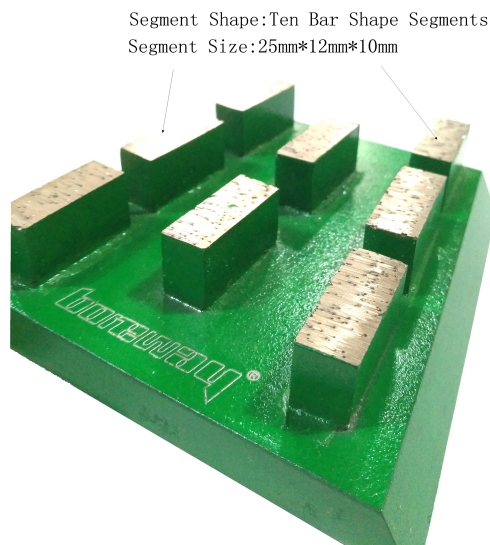

Name:	Frankfurt Concrete Floor Diamond Grinding Trap
Block grit:	Coarse, Medium, Fine (16 #, 24 #, 36 #, 46 #, 60 #, 80 #, 120 #, 180 #, 230 #, 270 # etc.).
Section Shape:	8T 25x12x10mm
Block shape shape	8 Rectangle Segments
material:	Diamond + metal powder
Quality:	International standard quality
Connection:	Frankfurt Base
machine:	For quick connecting grinding machine

Specifically designed tools are available for any standard application. We can do it Tailor your equipment to your specific needs.

Product Details:

Frankfurt Concrete Floor Diamond Grinding Trap With 8 Segments:

[If you are interested in our products, you can click on me.](#)

Applications:

Frankfurt Concrete Floor Diamond Grinding Trap With 8 Segments

1) Combination of superior diamonds and an extremely durable and unique matrix
2) Removes stock quickly and efficiently to greatly reduce your product and labor cost
3) Lasts much longer than competitive products and will not glaze
4) Amazing results on most types of concrete from soft to very hard