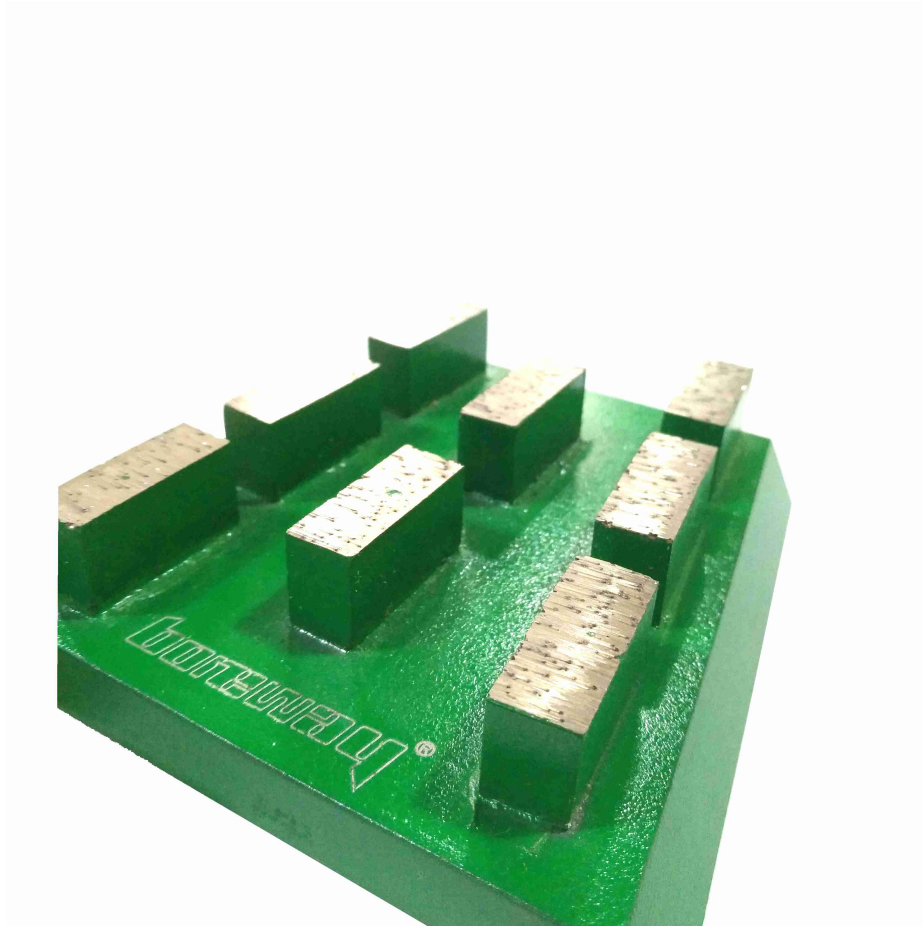

## description:

### **Frankfurt Concrete Floor Diamond Grinding Trap With 8 Segments**

Very aggressive and fast cutting speed. Medium bond for general purpose materials, if you know the type of polished concrete material, please let us know that we would recommend suitable patience for you.

Frankfurt Metal Diamond Grinding Disc Concrete Grinding Pad With 8 Segments Magnetic Plate For Magnetic Floor.

## Specifications:

The general specification Of Frankfurt Concrete Floor Diamond Grinding Trap:

|                   |   |
|-------------------|---|
| Name:             | Frankfurt Concrete Floor Diamond Grinding Trap  |
| Block grit:       | Coarse, Medium, Fine (16 #, 24 #, 36 #, 46 #, 60 #, 80 #, 120 #, 180 #, 230 #, 270 # etc.). |
| Section Shape:    | 8T 25x12x10mm   |
| Block shape shape | 8 Rectangle Segments  |
| material:         | Diamond + metal powder  |
| Quality:          | International standard quality  |
| Connection:       | Frankfurt Base  |
| machine:          | For quick connecting grinding machine   |