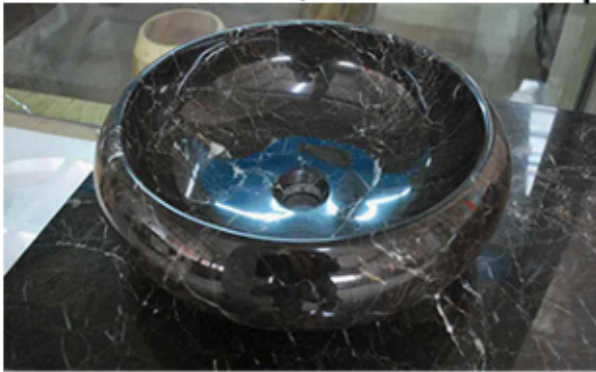

Wash basin, countertop Concrete and epoxy floor

Packing & delivery