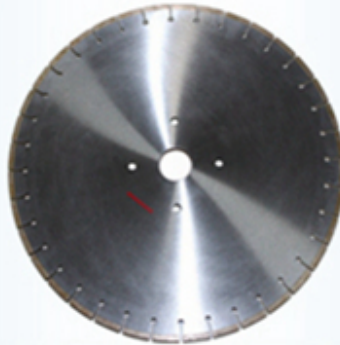

Multi size granite saw blades

Packing & delivery: