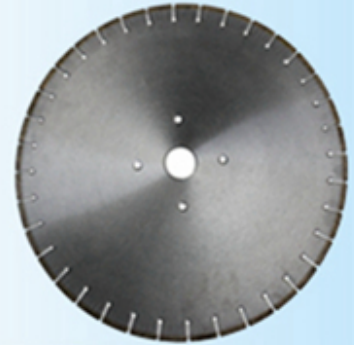

Multi size granite saw blades

Packing & delivery: