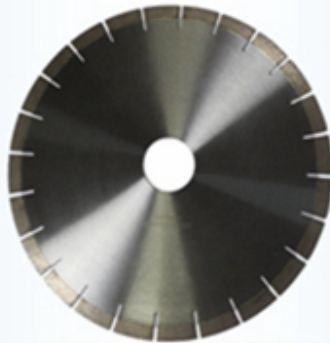

Multi size granite saw blades

Packing & delivery: