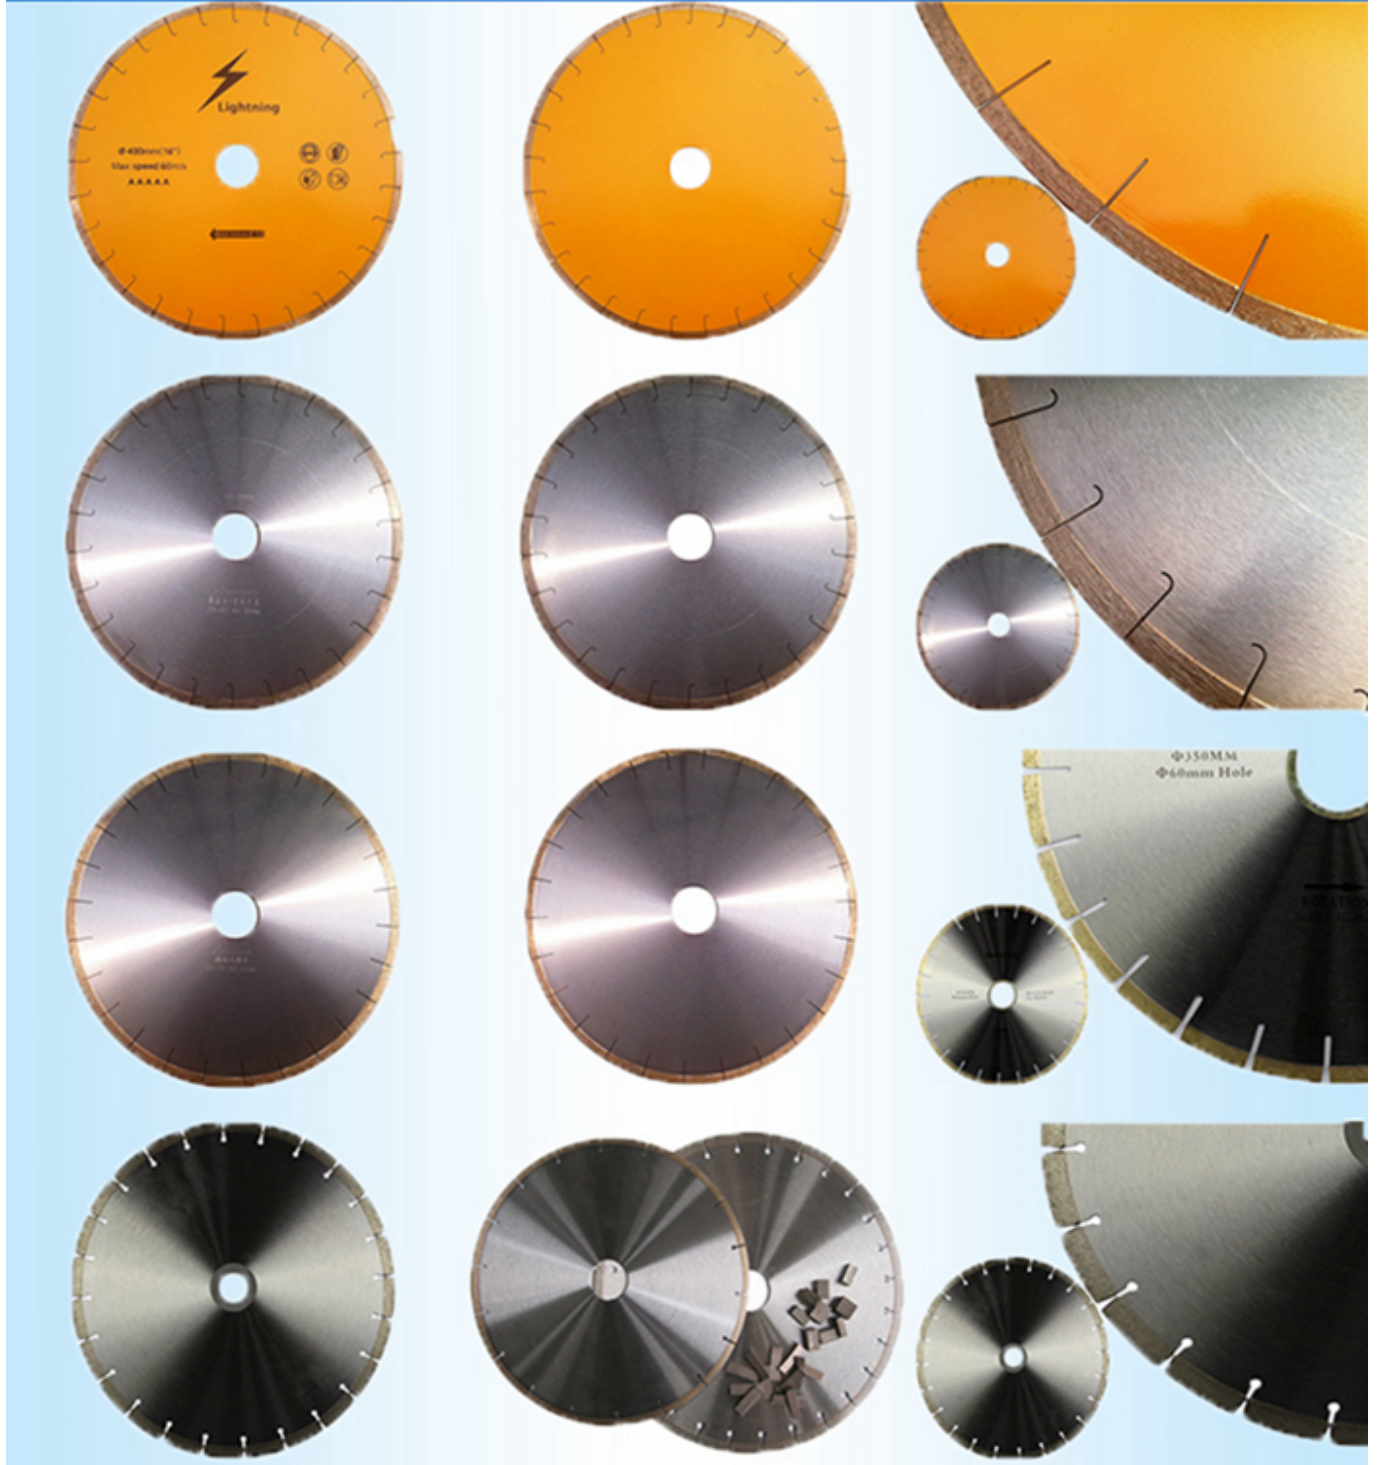

Multi size marble saw blades