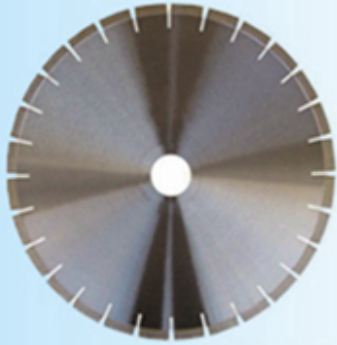

Multi size granite saw blades

Packing & delivery: