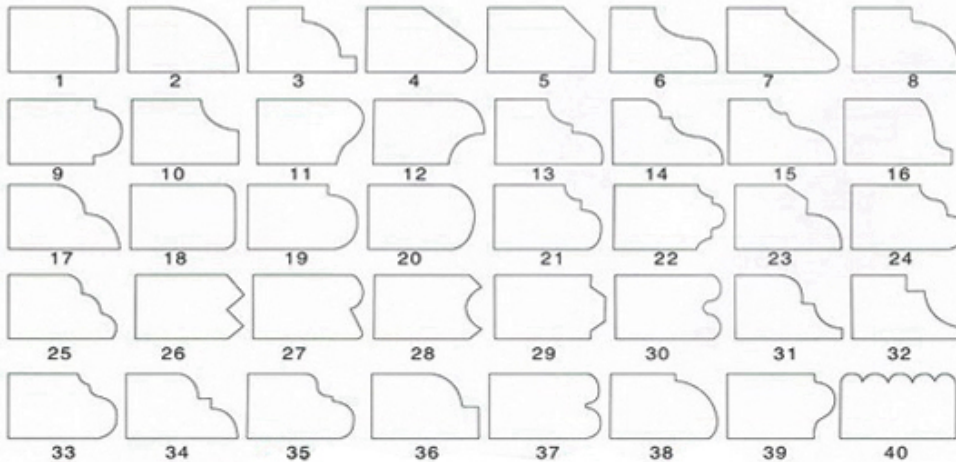

异形磨边效果 Type of profile stone

产品 名称 规格 材料 重量 价格 :

Name	Special Shape Diamond Grinding Wheel
Model	BW-DGW
Diameter	100mm - 5000mm
Thickness	10mm 15mm 20mm 25mm 30mm 40mm 50mm
Grit	30# - 1000#
Applicable Materials	Marble, Granite, Quartz, Artificial Stone and Other stone
Applicable Machine	Portable grinding machine Edge Cutting machine
Shape	Customized according to the needs