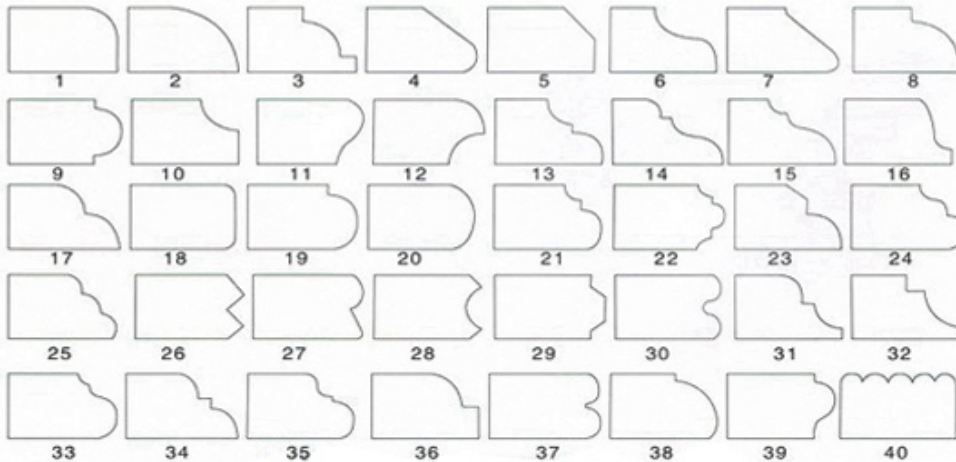

异形磨边效果 Type of profile stone

产品 名称 规格 材料 重量 尺寸 :

Name	Special Shape Diamond Grinding Wheel
Model	BW-DGW
Diameter	100mm - 5000mm
Thickness	10mm 15mm 20mm 25mm 30mm 40mm 50mm
Grit	30# - 1000#
Applicable Materials	Marble, Granite, Quartz, Artificial Stone and Other stone
Applicable Machine	Portable grinding machine Edge Cutting machine
Shape	Customized according to the needs