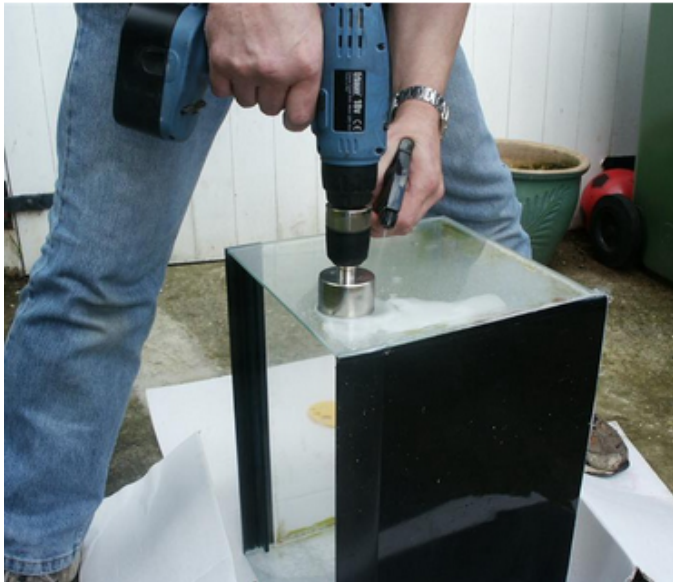

請參閱說明書，以瞭解更多詳細資訊。

Name	Diamond drill bit for glass
Model	BW-DRB-G
Process	Electroplate
Material	Metal and diamond
Diameter	5mm - 100mm
Length	50mm-60mm
Connection	Clamp lever
Application	Glass,marble,tile,ceramic,pottery