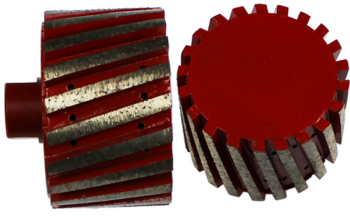

## 產品特點：

產品特點：

產品特點：

Name	Diamond Zero Tolerance Drum Wheel
Model	BW-DZTDW
Diameter	25mm 50mm 75mm 100mm
Segment Length	35mm 45mm
Connection	M14 M16 5/8"-11
Process	Sintering And Vacuum brazed
Applicable Machines	Hand-held Grinding machine Large Grinding Machines
Applicable Materials	Granite,Marble,Quartz,Artificial Stone And Other Stone