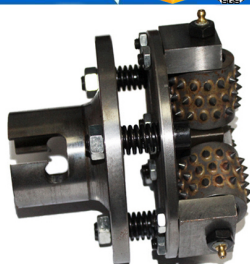

Boreway Machinery Co., Ltd.
www.diamondtools.top
www.boreway.com