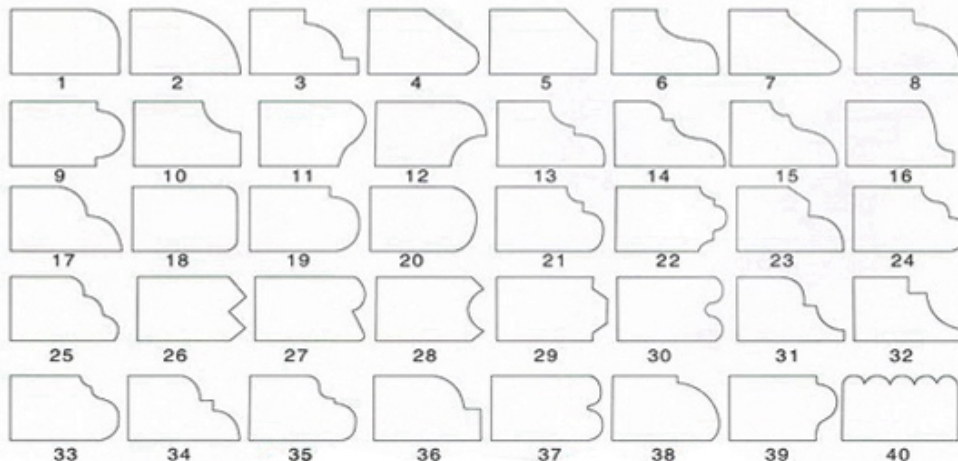

异形磨边效果 Type of profile stone

产品 名称 规格 重量 材质 产地 :

Name	Special Shape Diamond Grinding Wheel
Model	BW-DGW
Diameter	100mm - 5000mm
Thickness	10mm 15mm 20mm 25mm 30mm 40mm 50mm
Grit	30# - 1000#
Applicable Materials	Marble, Granite, Quartz, Artificial Stone and Other stone
Applicable Machine	Portable grinding machine Edge Cutting machine
Shape	Customized according to the needs