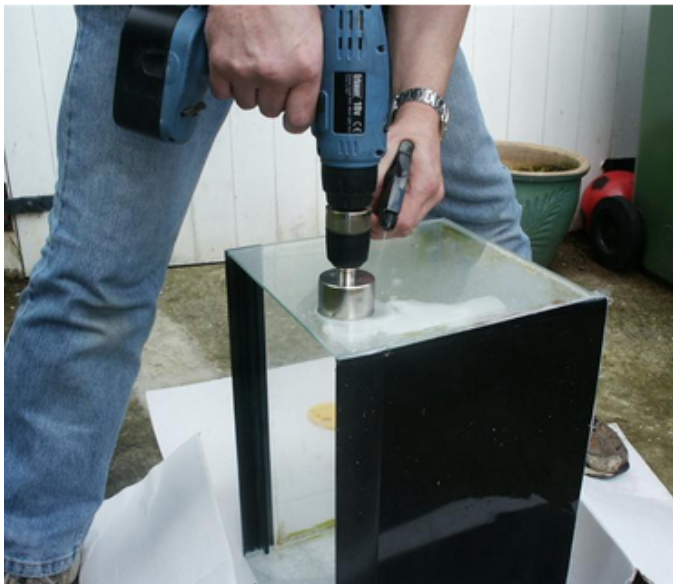

請參閱說明書，以瞭解更多詳細資訊。

Name	Diamond drill bit for glass
Model	BW-DRB-G
Process	Electroplate
Material	Metal and diamond
Diameter	5mm - 100mm
Length	50mm-60mm
Connection	Clamp lever
Application	Glass,marble,tile,ceramic,pottery